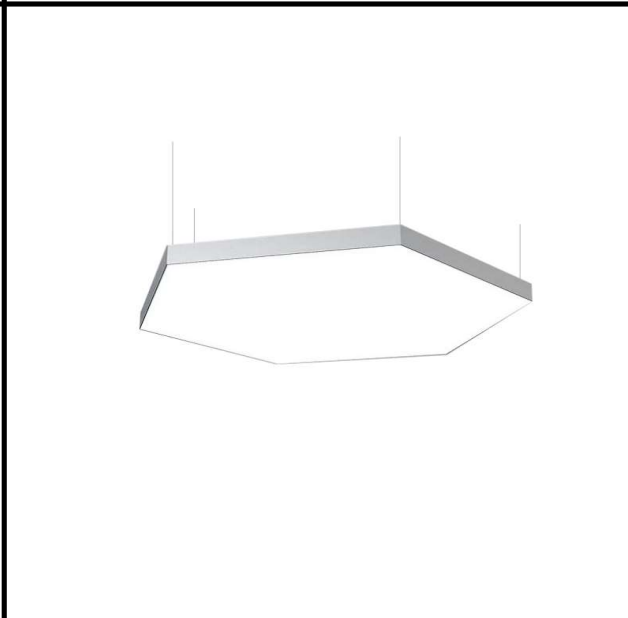

Sovitron Interior Pvt.Ltd.

Model Name	Irregular Hexagon Pendant /DLAIRHXDPD-35
Description	Architectural Light

Technical description	Image
------------------------------	--------------

Dimension	Custom Dimension
Frame	Aluminium
Color Tempertaure	4000K
Power	35W
Total Luminous Flux	3500 lm
Efficacy	100 lm/W
IP rating	50
Color Rendering	≥80
Mounting	Pendant
Optics	White Opal Diffuser
Dimming	NON-Dimmable
Operating Voltage	220-240 VAC
Standard Lifetime	L70 minimum at 50,000 burning hours