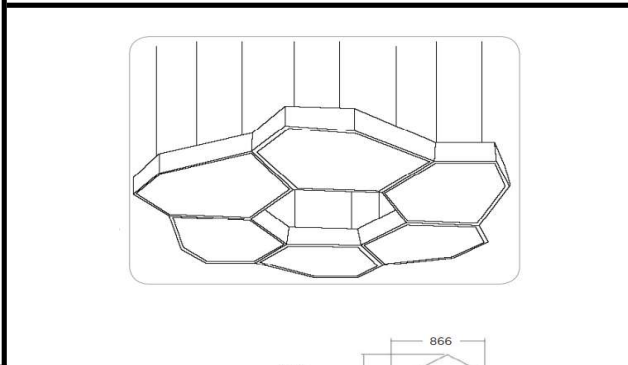

Sovitron Interior Pvt.Ltd.

Model Name	Irregular Hexagon Pendant /DLAIRHXDPD-35
Description	Architectural Light

Technical description	Image
------------------------------	--------------

Dimension	Custom Dimension
Frame	Aluminium
Color Tempertaure	4000K
Power	35W
Total Luminous Flux	3500 lm
Efficacy	100 lm/W
IP rating	50
Color Rendering	≥80
Mounting	Pendant
Optics	White Opal Diffuser
Dimming	NON-Dimmable
Operating Voltage	220-240 VAC
Standard Lifetime	L70 minimum at 50,000 burning hours

Dimension diagram

Remarks:-

Address: Plot #7 Saroorpur-Nangla Industrial Area,Ballabgarh-Sohna Road,Faridabad-121005
Email: info@sovitron.com